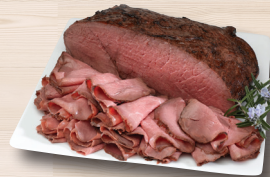

**16.99**

**Dietz & Watson  
Oven Classic  
Turkey Breast**  
pound

**11.99**

**Dietz & Watson  
London Broil  
Roast Beef**  
pound

**13.99**

**Dietz & Watson  
London Broil  
Sliced Beef**  
8 oz. pkg.

**8.49**