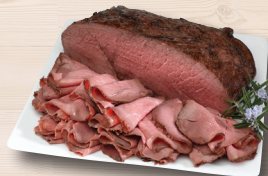

Bota Box Wine

Select Varieties
3 liter

17.99

Dietz & Watson
Black Forest Ham
pound

10.99

Dietz & Watson
London Broil Roast Beef
pound

12.99

Dietz & Watson
Sliced Black Forest Ham
7 oz.