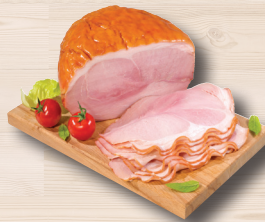

**7.99**

Deli Fresh Made  
**Cole Slaw**  
pound

**3.29**

Dietz & Watson  
**Classic Oven Turkey Breast**  
pound

**11.99**

Dietz & Watson  
**Maple Glazed Ham**  
pound

**10.99**

Dietz & Watson  
**Sliced Black Forest Ham**  
7 oz.